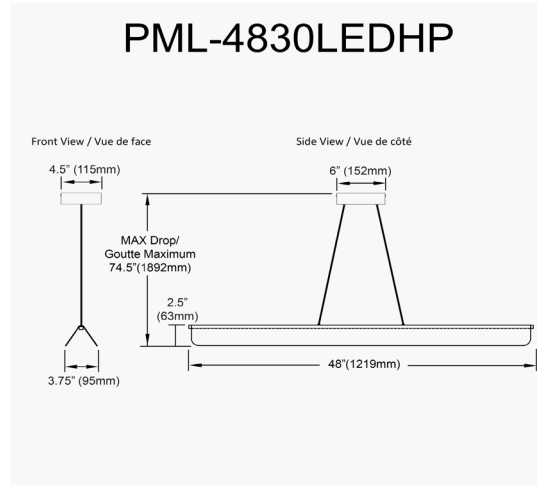

PML-4830LEDHP-MB - Pamelyn 30W Pendant, MB w/ Metal Shade

30W Pendant Matte Black with Metal Shade

Height	2.5"
Width/Length	48"
Depth	5"
Weight	3.5 lbs

Body Material	Metal
Finish/Color	Matte Black
Type of Finish	Painted

Light Qty	1
Light Base	DC LED
Light Max Watt	30
Light Inc	Yes
Light Lumens	2030(Initial) 900(delivered)
Light CRI	90+
Light CCT	3000K
Light Life	30000 Hours

Dimmable	Dimmable
LED Compatible	Integrated LED
Total Wattage	30W

Second Material	Acrylic
Second Finish/Color	White

Rated For	Damp
Voltage	120V

Approval	cUL or equivalent
Warranty	5 Years Limited

Install Position	Ceiling
-------------------------	---------

Extension Length	72
-------------------------	----