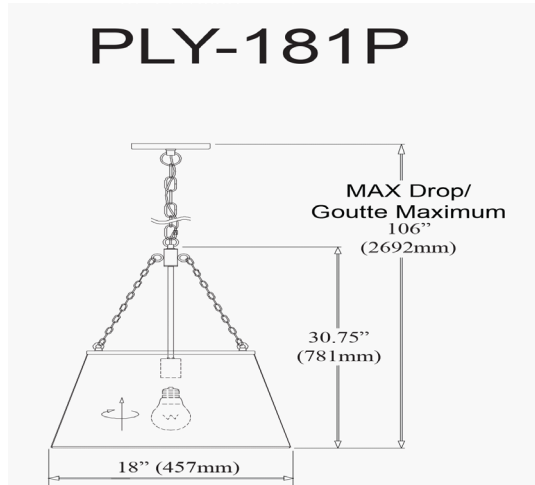

PLY-181P-AGB-WH - Plymouth 1LT Incandescent Pendant, AGB w/ WH Shade

1 Light Incandescent Pendant, Aged Brass w/ White Shade

Height	30.75"
Width/Length	18"
Depth	18"
Weight	5 lbs

Body Material	Fabric
Finish/Color	White

Light Qty	1
Light Base	E26
Light Max Watt	100
Light Inc	No

Dimmable	Dimmable
LED Compatible	LED Compatible
Total Wattage	100W

Second Material	Metal
Second Finish/Color	Aged Brass
Second Type of Finish	Electroplated

Rated For	Dry Location
Voltage	120V

Approval	cUL or equivalent
Warranty	1 Year Limited
Install Position	Ceiling

Extension Length 72

Date:	Notes:
Fixture Type:	
Job Name:	

Lighting | LED | Shades | Custom Designs