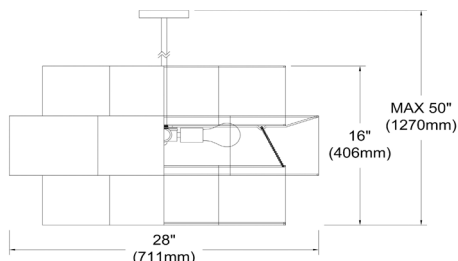

PLX-284C-MB-WH - Phlox 4LT Incan 3-Tier Chandelier MB w/ White Shade

4 Light Incandescent Chandelier, Matte Black with White Shade

PLX-284C

Height	16"
Width/Length	28"
Depth	28"
Weight	10 lbs
Body Material	Fabric
Finish/Color	White
Type of Finish	Fabric
Light Qty	4
Light Base	E26
Light Max Watt	100
Light Inc	No

Dimmable	Dimmable
LED Compatible	LED Compatible
Total Wattage	400W
Second Material	Metal
Second Finish/Color	Black
Second Type of Finish	Painted
Rated For	Dry Location
Voltage	120V
Approval	cUL or equivalent
Warranty	1 Year Limited
Install Position	Ceiling
Extension Length	39 (8+11+20)