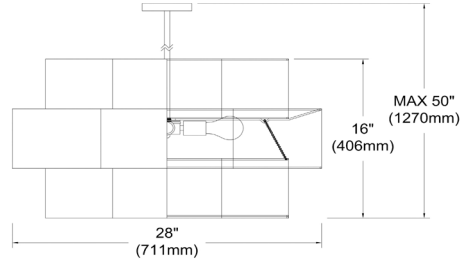

PLX-284C-MB-WH - Phlox 4LT Incan 3-Tier Chandelier MB w/ White Shade

4 Light Incandescent Chandelier, Matte Black with White Shade

PLX-284C

Height	16"
Width/Length	28"
Depth	28"
Weight	10 lbs
Body Material	Fabric
Finish/Color	White
Type of Finish	Fabric
Light Qty	4
Light Base	E26
Light Max Watt	100
Light Inc	No

Dimmable	Dimmable
LED Compatible	LED Compatible
Total Wattage	400W
Second Material	Metal
Second Finish/Color	Black
Second Type of Finish	Painted
Rated For	Dry Location
Voltage	120V
Approval	cUL or equivalent
Warranty	1 Year Limited
Install Position	Ceiling
Extension Length	39 (8+11+20)