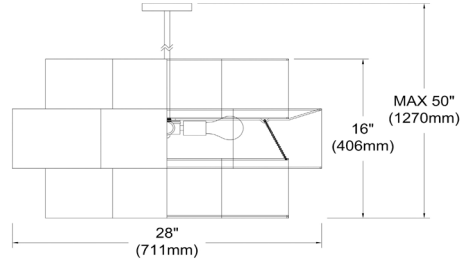

PLX-284C-MB-BK - Phlox 4LT Incan 3-Tier Chandelier, MB w/ Black Shade

4 Light Incandescent Chandelier, Matte Black with Black Shade

PLX-284C

Height	16"
Width/Length	28"
Depth	28"
Weight	10 lbs

Body Material	Fabric
Finish/Color	Black
Type of Finish	Fabric

Rated For	Dry Location
Voltage	120V

Approval	cUL or equivalent
Warranty	1 Year Limited
Install Position	Ceiling

Extension Length 39 (8+11+20)

Date:	Notes:
Fixture Type:	
Job Name:	

Lighting | LED | Shades | Custom Designs