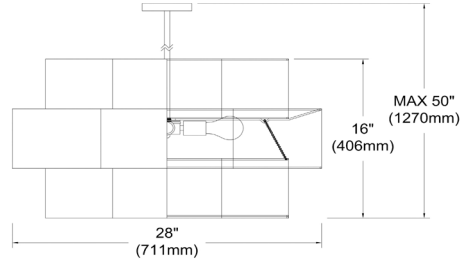

PLX-284C-AGB-WH - Phlox 4LT Incan 3-Tier Chandelier, AGB w/ White Shade

4 Light Incandescent Chandelier, Aged Brass with White Shade

PLX-284C

Height	16"
Width/Length	28"
Depth	28"
Weight	10 lbs
Body Material	Fabric
Finish/Color	White
Type of Finish	Fabric
Light Qty	4
Light Base	E26
Light Max Watt	100
Light Inc	No

Dimmable	Dimmable
LED Compatible	LED Compatible
Total Wattage	400W
Second Material	Metal
Second Finish/Color	Aged Brass
Second Type of Finish	Electroplated
Rated For	Dry Location
Voltage	120V
Approval	cUL or equivalent
Warranty	1 Year Limited
Install Position	Ceiling
Extension Length	39 (8+11+20)