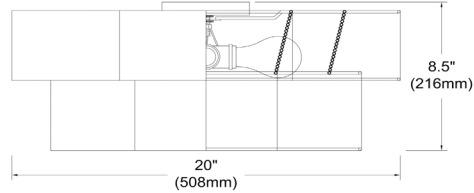

PLX-203FH-PC-WH - Phlox 3LT Incan 2-Tier Flush Mount, PC w/ White Shade

3 Light Incandescent Flush Mount, Polished Chrome with White Shade

PLX-203FH

Height	8.75"
Width/Length	20"
Depth	20"
Weight	5 lbs

Body Material	Fabric
Finish/Color	White
Type of Finish	Fabric

Light Qty	3
Light Base	E26
Light Max Watt	60
Light Inc	No

Dimmable	Dimmable
LED Compatible	LED Compatible
Total Wattage	180W

Second Material	Metal
Second Finish/Color	Polished Chrome
Second Type of Finish	Electroplated