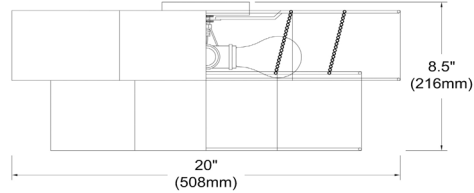

PLX-203FH-MB-BK - Phlox 3LT Incan 2-Tier Flush Mount, MB w/ Black Shade

3 Light Incandescent Flush Mount, Matte Black with Black Shade

PLX-203FH

Height	8.75"
Width/Length	20"
Depth	20"
Weight	5 lbs
Body Material	Fabric
Finish/Color	Black
Type of Finish	Fabric
Light Qty	3
Light Base	E26
Light Max Watt	60
Light Inc	No