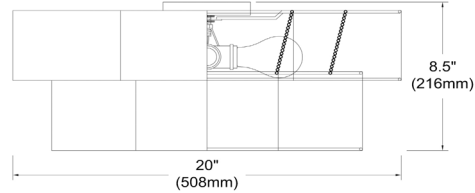

PLX-203FH-AGB-WH - Phlox 3LT Incan 2-Tier Flush Mount, AGB w/ White Shade

3 Light Incandescent Flush Mount, Aged Brass with White Shade

PLX-203FH

Height	8.75"
Width/Length	20"
Depth	20"
Weight	5 lbs

Body Material	Fabric
Finish/Color	White
Type of Finish	Fabric

Light Qty	3
Light Base	E26
Light Max Watt	60
Light Inc	No

Dimmable	Dimmable
LED Compatible	LED Compatible
Total Wattage	180W

Second Material	Metal
Second Finish/Color	Aged Brass
Second Type of Finish	Electroplated