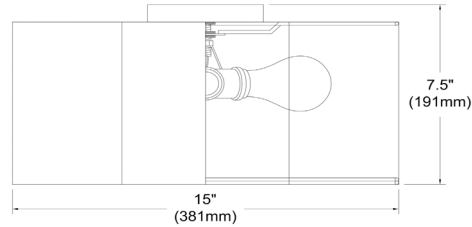

PLX-152FH-PC-WH - Phlox 3LT Incandescent Flush Mount, PC w/ White Shade

3 Light Incandescent Flush Mount, Polished Chrome w/ White Shade

PLX-152FH

Height	7.5"
Width/Length	15"
Depth	15"
Weight	3 lbs

Body Material	Fabric
Finish/Color	White
Type of Finish	Fabric

Light Qty	3
Light Base	E26
Light Max Watt	40
Light Inc	No

Dimmable	Dimmable
LED Compatible	LED Compatible
Total Wattage	120W

Second Material	Metal
Second Finish/Color	Polished Chrome
Second Type of Finish	Electroplated