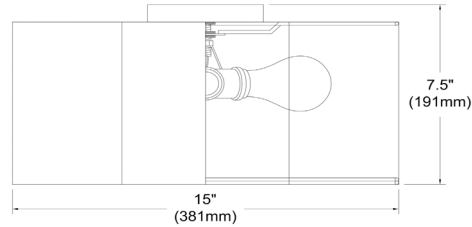

PLX-152FH-AGB-WH - Phlox 3LT Incandescent Flush Mount, AGB w/ White Shade

3 Light Incandescent Flush Mount, Aged Brass w/ White Shade

PLX-152FH

Height	7.75"
Width/Length	15"
Depth	15"
Weight	3 lbs

Body Material	Fabric
Finish/Color	White
Type of Finish	Fabric

Light Qty	3
Light Base	E26
Light Max Watt	40
Light Inc	No

Dimmable	Dimmable
LED Compatible	LED Compatible
Total Wattage	120W

Second Material	Metal
Second Finish/Color	Aged Brass
Second Type of Finish	Electroplated