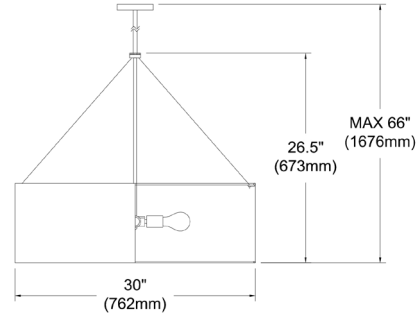

PLV-304C-MB-698 - Pallavi 4LT Incand Chandelier, MB w/ BK/GLD Shade

4 Light Incandescent Chandelier, Aged Brass with Black / Gold Shade

PLV-304C

Height	10"
Width/Length	30"
Depth	30"
Weight	7 lbs

Body Material	Fabric
Finish/Color	Black
Type of Finish	Fabric

Light Qty	4
Light Base	E26
Light Max Watt	100
Light Inc	No

Dimmable	Dimmable
LED Compatible	LED Compatible
Total Wattage	400W

Second Material	Metal
Second Finish/Color	Black
Second Type of Finish	Painted

Rated For	Dry Location
Voltage	120V

Approval	cUL or equivalent
Warranty	1 Year Limited
Install Position	Ceiling

Extension Length 39 (8+11+20)

Date:	Notes:
Fixture Type:	
Job Name:	

Lighting | LED | Shades | Custom Designs