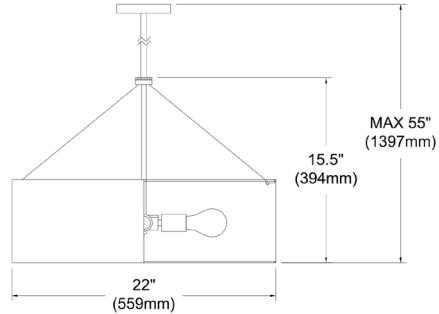

# PLV-224C-MB-698 - Pallavi 4LT Incand Chandelier, MB w/ BK/GLD Shade

4 Light Incandescent Chandelier, Aged Brass with Black / Gold Shade

PLV-224C

|                     |       |
|---------------------|-------|
| <b>Height</b>       | 10"   |
| <b>Width/Length</b> | 22"   |
| <b>Depth</b>        | 22"   |
| <b>Weight</b>       | 5 lbs |

|                       |        |
|-----------------------|--------|
| <b>Body Material</b>  | Fabric |
| <b>Finish/Color</b>   | Black  |
| <b>Type of Finish</b> | Fabric |

|                       |     |
|-----------------------|-----|
| <b>Light Qty</b>      | 4   |
| <b>Light Base</b>     | E26 |
| <b>Light Max Watt</b> | 100 |
| <b>Light Inc</b>      | No  |