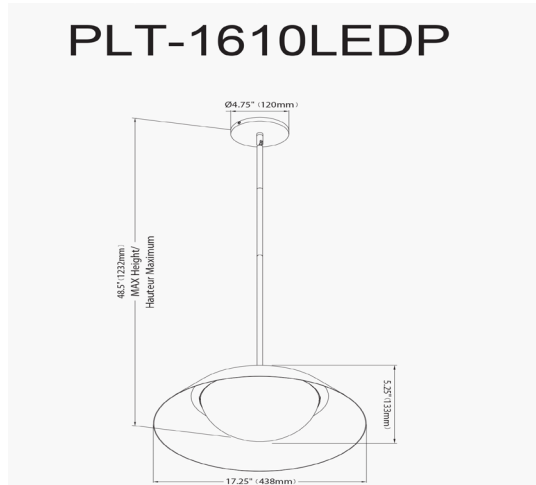

PLT-1610LEDP-MB - Palatine 15W Pendant, MB w/ WH Opal Glass

10W Pendant, Matte Black w/ Opal Glass

Height	5.25"
Width/Length	17.25"
Depth	17.25"
Weight	6 lbs

Body Material	Metal
Finish/Color	Matte Black
Type of Finish	Painted

Light Qty	1
Light Base	LED
Light Max Watt	15
Light Inc	Yes
Light Lumens	800
Light CRI	90+
Light CCT	3000K
Light Life	30000 Hours

Dimmable	Dimmable
LED Compatible	Integrated LED
Total Wattage	15W

Second Material	Glass
Second Finish/Color	White
Second Type of Finish	Opal

Rated For	Damp Location
Voltage	120V

Approval	cUL or equivalent
Warranty	3 Years Limited
Install Position	Ceiling

Extension Length	39 (8+11+20)
-------------------------	--------------

Date:	Notes:
Fixture Type:	
Job Name:	