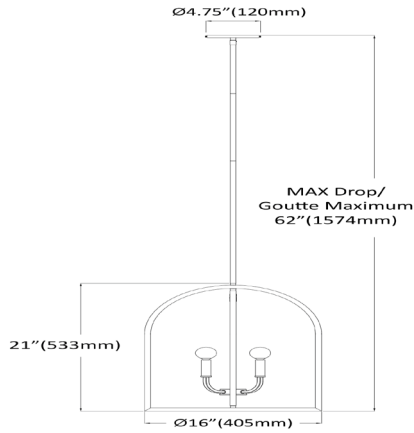

PLA-164P-MB - Pamela 4LT Pendant, MB

4 Light Incandescent Pendant Matte Black

PLA-164P

Height	21"
Width/Length	16"
Depth	16"
Weight	3 lbs

Body Material	Metal
Finish/Color	Matte Black
Type of Finish	Painted

Light Qty	4
Light Base	E12
Light Max Watt	60
Light Inc	No

Dimmable	Dimmable
LED Compatible	LED Compatible
Total Wattage	240W

Rated For	Damp
Voltage	120V

Approval	cUL or equivalent
Warranty	1 Year Limited
Install Position	Ceiling

Extension Length	39 (8+11+20)
-------------------------	--------------

Date:	Notes:
Fixture Type:	
Job Name:	

Lighting | LED | Shades | Custom Designs

www.dainolite.com |
 1-888-564-1262 |
 dainolite@dainolite.com