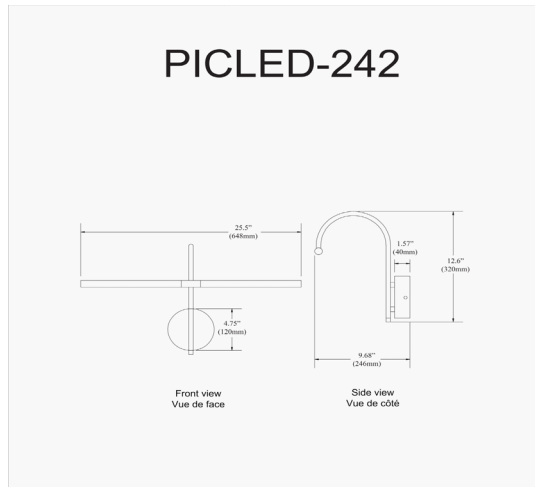

PICLED-242-MB - Display/Exhibit 10W Picture Light Matte Black

10W LED Picture Light Matte Black Finish

LED

Height	12.75"
Width/Length	25.5"
Depth	8.5"
Weight	2 lbs

Body Material	Metal
Finish/Color	Black
Type of Finish	Painted