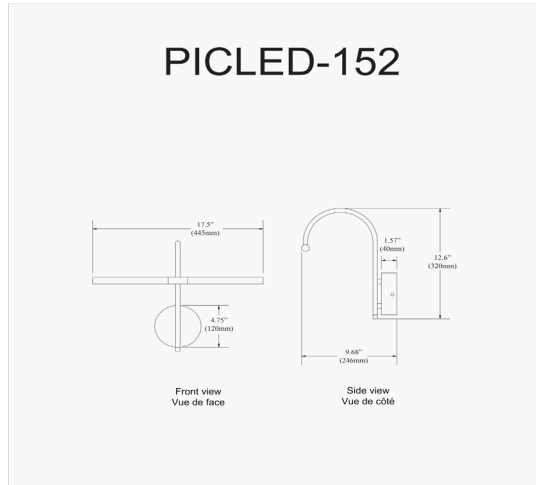

PICLED-152-SC - Display/Exhibit 6W Picture Light, Satin Chrome Finish

6W LED Picture Light Satin Chrome Finish

LED

Height	12.75"
Width/Length	17.5"
Depth	8.5"
Weight	2 lbs

Body Material	Metal
Finish/Color	Satin Chrome
Type of Finish	Electroplated

Light Qty	2
Light Base	LED
Light Max Watt	3
Light Inc	Yes
Light Lumens	250
Light CRI	80+
Light CCT	3000K
Light Life	30000 Hours

Dimmable	Not Dimmable
LED Compatible	Integrated LED
Total Wattage	6W

Rated For	Dry Location
Voltage	120V