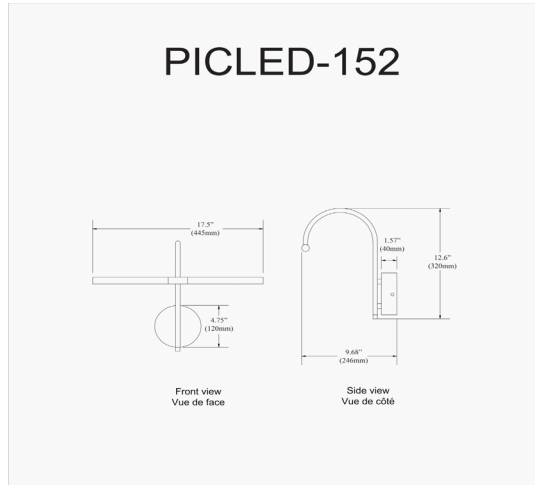

PICLED-152-PC - Display/Exhibit 6W Picture Light Polished Chrome

6W LED Picture Light Polished Chrome Finish

LED

Height	12.75"
Width/Length	17.5"
Depth	8.5"
Weight	2 lbs

Body Material	Metal
Finish/Color	Polished Chrome
Type of Finish	Electroplated

Light Qty	2
Light Base	LED
Light Max Watt	3
Light Inc	Yes
Light Lumens	250
Light CRI	80+
Light CCT	3000K
Light Life	30000 Hours

Dimmable	Not Dimmable
LED Compatible	Integrated LED
Total Wattage	6W

Rated For	Dry Location
Voltage	120V