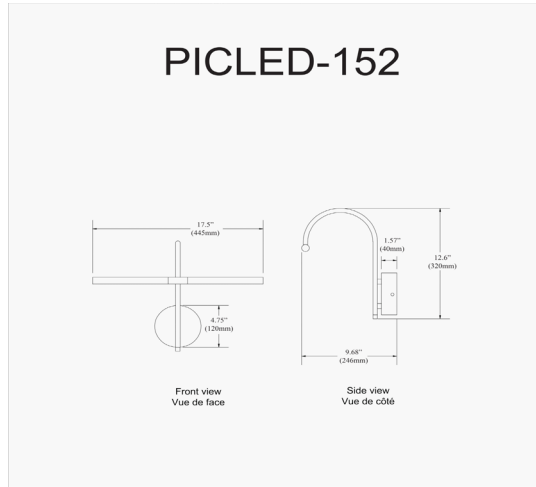

PICLED-152-AGB - Display/Exhibit 6W Picture Light Aged Brass

6W LED Picture Light Aged Brass Finish

LED

Height	12.75"
Width/Length	17.5"
Depth	8.5"
Weight	2 lbs

Body Material	Metal
Finish/Color	Aged Brass
Type of Finish	Electroplated

Light Qty	2
Light Base	LED
Light Max Watt	3
Light Inc	Yes
Light Lumens	250
Light CRI	80+
Light CCT	3000K
Light Life	30000 Hours

Dimmable	Not Dimmable
LED Compatible	Integrated LED
Total Wattage	6W

Rated For	Dry Location
Voltage	120V