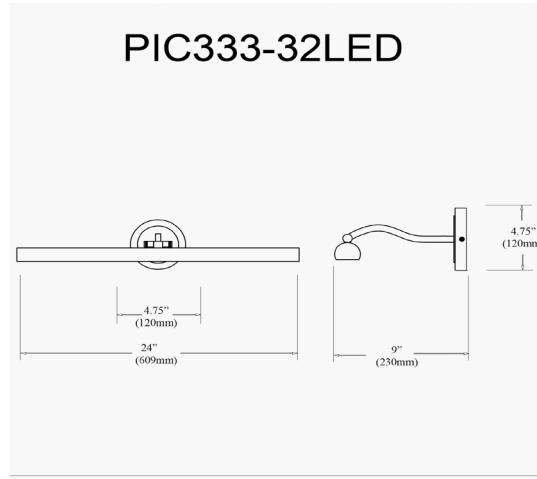

PIC333-32LED-SC - Reina 40W Picture Light, SC

<b>Height</b>	2.75"
<b>Width/Length</b>	32"
<b>Depth</b>	9"
<b>Weight</b>	7 lbs

<b>Body Material</b>	Metal
<b>Finish/Color</b>	Satin Chrome
<b>Type of Finish</b>	Electroplated

<b>Light Qty</b>	1
<b>Light Base</b>	AC LED
<b>Light Max Watt</b>	40
<b>Light Inc</b>	Yes
<b>Light Lumens</b>	2800(Initial) 1600(Delivered)
<b>Light CRI</b>	90+
<b>Light CCT</b>	2700K~3000K
<b>Light Life</b>	30000 Hours

<b>Dimmable</b>	Not Dimmable
<b>LED Compatible</b>	Integrated LED
<b>Total Wattage</b>	40W

<b>Second Material</b>	Glass
<b>Second Finish/Color</b>	Frosted

<b>Rated For</b>	Dry
<b>Voltage</b>	120V

<b>Approval</b>	cUL or equivalent
<b>Warranty</b>	3 Year Limited
<b>Install Position</b>	Wall