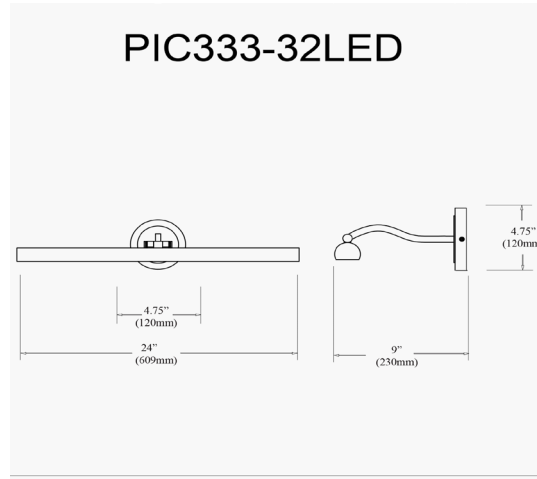

PIC333-32LED-AGB - Reina 40W Picture Light, AGB

Height	2.75"
Width/Length	32"
Depth	9"
Weight	7 lbs

Body Material	Metal
Finish/Color	Aged Brass
Type of Finish	Electroplated

Light Qty	1
Light Base	AC LED
Light Max Watt	40
Light Inc	Yes
Light Lumens	2800(Initial) 1600(Delivered)
Light CRI	90+
Light CCT	2700K~3000K
Light Life	30000 Hours

Dimmable	Not Dimmable
LED Compatible	Integrated LED
Total Wattage	40W

Second Material	Glass
Second Finish/Color	Frosted

Rated For	Dry
Voltage	120V

Approval	cUL or equivalent
Warranty	3 Year Limited
Install Position	Wall