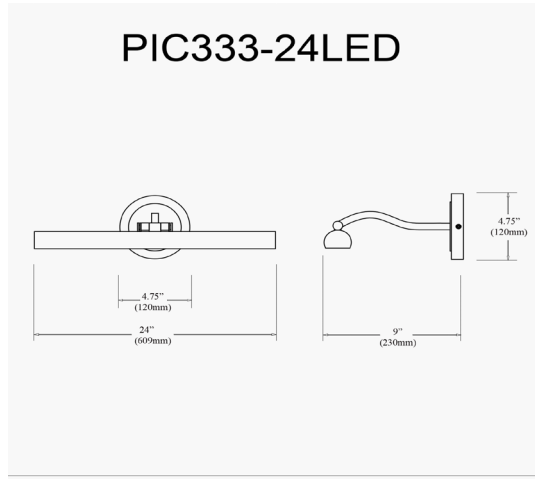

PIC333-24LED-MB - Reina 30W Picture Light, MB

<b>Height</b>	2.75"
<b>Width/Length</b>	24"
<b>Depth</b>	9"
<b>Weight</b>	4 lbs

<b>Body Material</b>	Metal
<b>Finish/Color</b>	Matte Black
<b>Type of Finish</b>	Painted

<b>Light Qty</b>	1
<b>Light Base</b>	AC LED
<b>Light Max Watt</b>	30
<b>Light Inc</b>	Yes
<b>Light Lumens</b>	2100(Initial) 1200(Delivered)
<b>Light CRI</b>	90+
<b>Light CCT</b>	2700K~3000K
<b>Light Life</b>	30000 Hours

<b>Dimmable</b>	Not Dimmable
<b>LED Compatible</b>	Integrated LED
<b>Total Wattage</b>	30W

<b>Second Material</b>	Glass
<b>Second Finish/Color</b>	Frosted

<b>Rated For</b>	Dry
<b>Voltage</b>	120V

<b>Approval</b>	cUL or equivalent
<b>Warranty</b>	3 Year Limited
<b>Install Position</b>	Wall