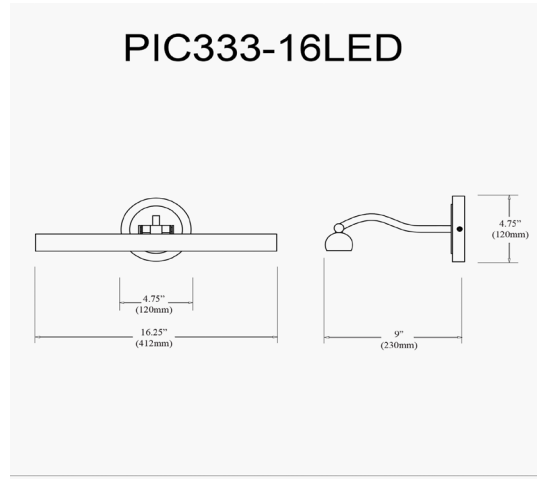

PIC333-16LED-SC - Reina 20W Picture Light, SC

Height	2.75"
Width/Length	16.25"
Depth	9"
Weight	2 lbs

Body Material	Metal
Finish/Color	Satin Chrome
Type of Finish	Electroplated

Light Qty	1
Light Base	AC LED
Light Max Watt	20
Light Inc	Yes
Light Lumens	1400(Initial) 800(Delivered)
Light CRI	90+
Light CCT	2700K~3000K
Light Life	30000 Hours

Dimmable	Not Dimmable
LED Compatible	Integrated LED
Total Wattage	20W

Second Material	Glass
Second Finish/Color	Frosted

Rated For	Dry
Voltage	120V

Approval	cUL or equivalent
Warranty	3 Year Limited
Install Position	Wall