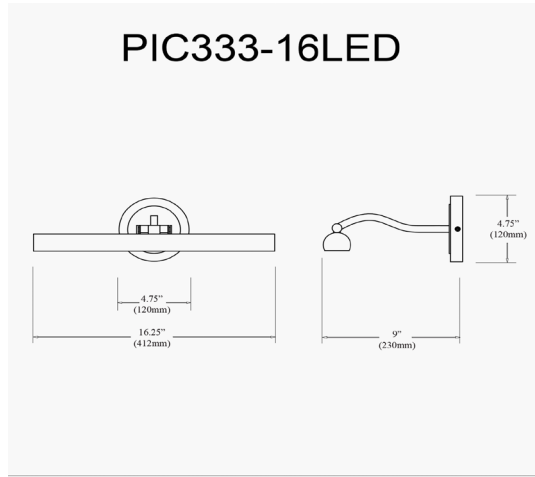

PIC333-16LED-AGB - Reina 20W Picture Light, AGB

Height	2.75"
Width/Length	16.25"
Depth	9"
Weight	2 lbs

Body Material	Metal
Finish/Color	Aged Brass
Type of Finish	Electroplated

Light Qty	1
Light Base	AC LED
Light Max Watt	20
Light Inc	Yes
Light Lumens	1400(Initial) 800(Delivered)
Light CRI	90+
Light CCT	2700K~3000K
Light Life	30000 Hours

Dimmable	Not Dimmable
LED Compatible	Integrated LED
Total Wattage	20W

Second Material	Glass
Second Finish/Color	Frosted

Rated For	Dry
Voltage	120V

Approval	cUL or equivalent
Warranty	3 Year Limited
Install Position	Wall