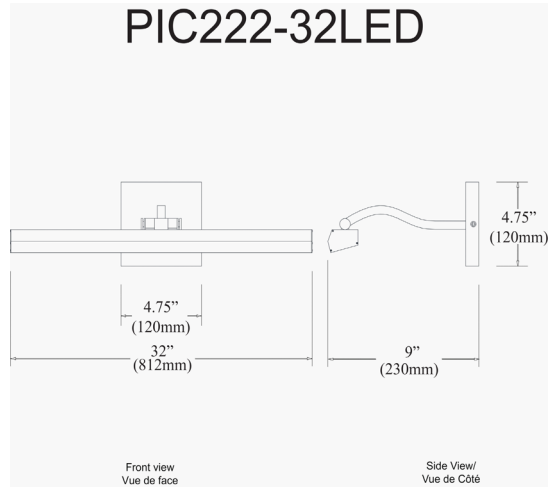

PIC222-32LED-SC - Leonardo 40W Picture Light, SC w/ Frosted Glass

40W 32" Picture Light, Satin Chrome with Frosted Glass Diffuser

LED

Height	2.75"
Width/Length	32"
Depth	9"
Weight	7 lbs

Body Material	Metal
Finish/Color	Satin Chrome
Type of Finish	Electroplated

Light Qty	4
Light Base	LED
Light Max Watt	10
Light Inc	Yes
Light Lumens	2800
Light CRI	90+
Light CCT	2700K~3000K
Light Life	30000 Hours

Dimmable	Dimmable
LED Compatible	Integrated LED
Total Wattage	40W