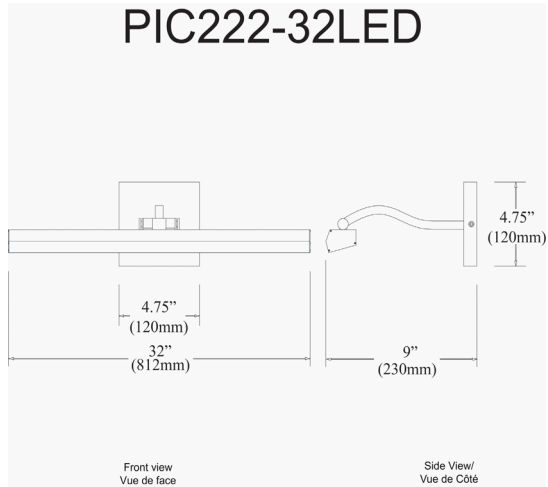

PIC222-32LED-MB - Leonardo 40W Picture Light, MB w/ Frosted Glass

40W 32" Picture Light, Matte Black with Frosted Glass Diffuser

LED

Height	2.75"
Width/Length	32"
Depth	9"
Weight	7 lbs

Body Material	Metal
Finish/Color	Black
Type of Finish	Painted

Light Qty	4
Light Base	LED
Light Max Watt	10
Light Inc	Yes
Light Lumens	2800
Light CRI	90+
Light CCT	2700K~3000K
Light Life	30000 Hours

Dimmable	Dimmable
LED Compatible	Integrated LED
Total Wattage	40W