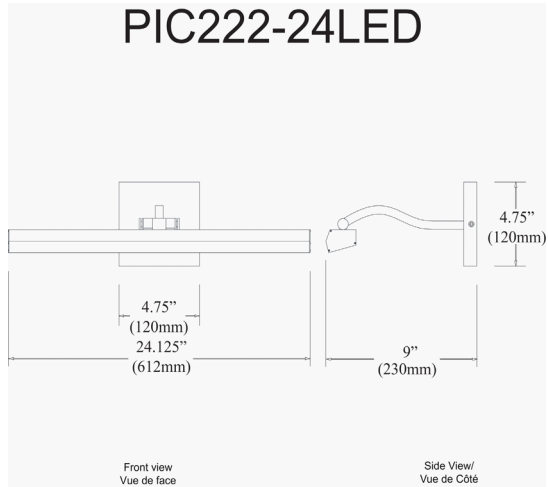

PIC222-24LED-MB - Leonardo 30W Picture Light, MB w/ Frosted Glass

30W 24" Picture Light, Matte Black with Frosted Glass Diffuser

LED

Height	2.75"
Width/Length	24"
Depth	9"
Weight	4 lbs

Body Material	Metal
Finish/Color	Black
Type of Finish	Painted

Light Qty	3
Light Base	LED
Light Max Watt	10
Light Inc	Yes
Light Lumens	2100
Light CRI	90+
Light CCT	2700K~3000K
Light Life	30000 Hours

Dimmable	Dimmable
LED Compatible	Integrated LED
Total Wattage	30W