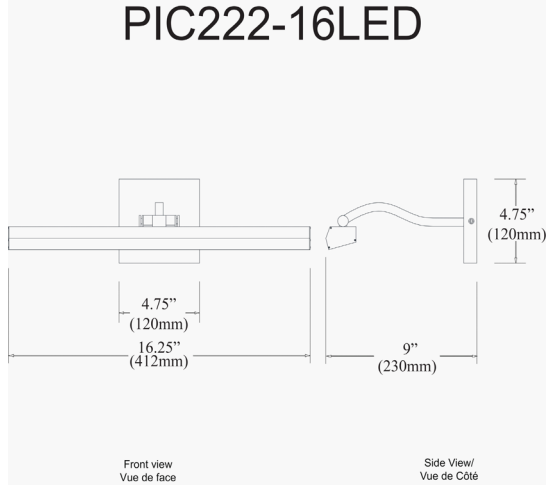

# PIC222-16LED-MB - Leonardo 20W Picture Light, MB w/ Frosted Glass

20W 16" Picture Light, Matte Black with Frosted Glass Diffuser

LED

Height	2.75"
Width/Length	16.25"
Depth	9"
Weight	2 lbs

Body Material	Metal
Finish/Color	Black
Type of Finish	Painted

Light Qty	2
Light Base	LED
Light Max Watt	10
Light Inc	Yes
Light Lumens	1400
Light CRI	90+
Light CCT	2700K~3000K
Light Life	30000 Hours

Dimmable	Dimmable
LED Compatible	Integrated LED
Total Wattage	20W

Second Material	Glass
Second Finish/Color	Frosted

Rated For	Dry Location
Voltage	120V

Approval	cUL or equivalent
Warranty	3 Years Limited
Install Position	Wall

Date:	Notes:
Fixture Type:	
Job Name:	

Lighting | LED | Shades | Custom Designs