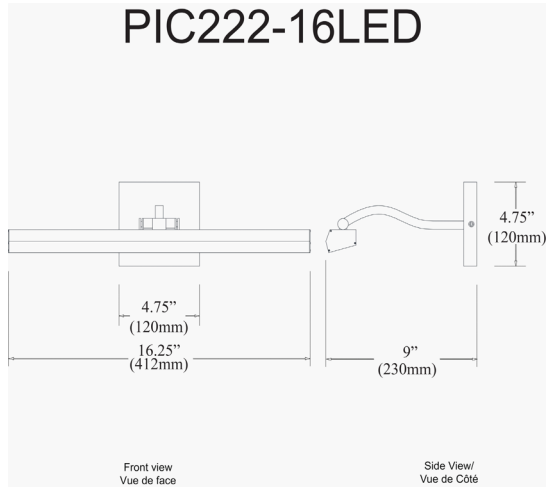

PIC222-16LED-AGB - Leonardo 20W Picture Light, AGB w/ Frosted Glass

20W 16" Picture Light, Aged Brass with Frosted Glass Diffuser

LED

Height	2.75"
Width/Length	16.25"
Depth	9"
Weight	2 lbs

Body Material	Metal
Finish/Color	Aged Brass
Type of Finish	Electroplated

Light Qty	2
Light Base	LED
Light Max Watt	10
Light Inc	Yes
Light Lumens	1400
Light CRI	90+
Light CCT	2700K~3000K
Light Life	30000 Hours

Dimmable	Dimmable
LED Compatible	Integrated LED
Total Wattage	20W

Second Material	Glass
Second Finish/Color	Frosted

Rated For	Dry Location
Voltage	120V

Approval	cUL or equivalent
Warranty	3 Years Limited
Install Position	Wall

Date:	Notes:
Fixture Type:	
Job Name:	

Lighting | LED | Shades | Custom Designs