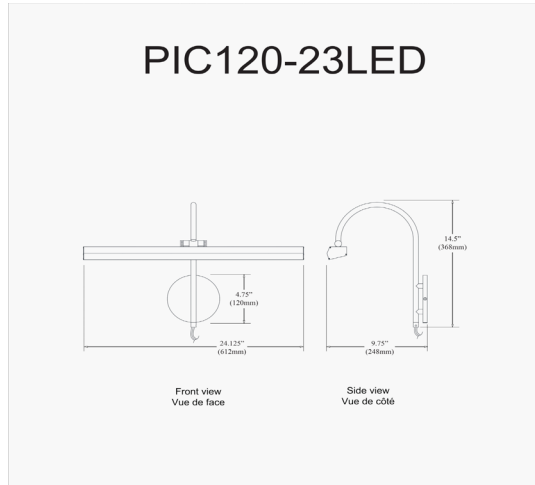

PIC120-23LED-PC - Display/Exhibit 30W Picture Light, Polished Chrome Finish

30W Picture Light Polished Chrome Finish

LED

Height	14.5"
Width/Length	24.25"
Depth	9.75"
Weight	3 lbs

Body Material	Metal
Finish/Color	Polished Chrome
Type of Finish	Electroplated

Light Qty	3
Light Base	LED
Light Max Watt	10
Light Inc	Yes
Light Lumens	648
Light CRI	90+
Light CCT	2700K~3000K
Light Life	30000 Hours

Dimmable	Dimmable
LED Compatible	Integrated LED
Total Wattage	30W

Rated For	Dry Location
Voltage	120V