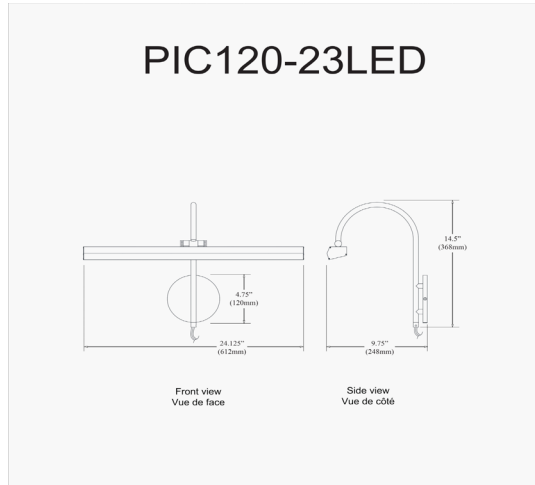

PIC120-23LED-AGB - Display/Exhibit 30W Picture Light, Aged Brass Finish

30W Picture Light Aged Brass Finish

LED

Height	14.5"
Width/Length	24.25"
Depth	9.75"
Weight	3 lbs

Body Material	Metal
Finish/Color	Aged Brass
Type of Finish	Electroplated

Light Qty	3
Light Base	LED
Light Max Watt	10
Light Inc	Yes
Light Lumens	648
Light CRI	90+
Light CCT	2700K~3000K
Light Life	30000 Hours

Dimmable	Dimmable
LED Compatible	Integrated LED
Total Wattage	30W

Rated For	Dry Location
Voltage	120V