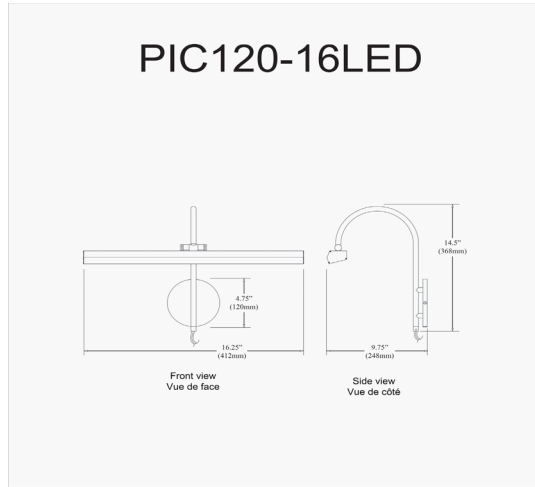

# PIC120-16LED-SC - Display/Exhibit 20W Picture Light, Satin Chrome Finish

24W Picture Light Satin Chrome Finish

LED

<b>Height</b>	14.5"
<b>Width/Length</b>	16.25"
<b>Depth</b>	9.75"
<b>Weight</b>	2 lbs

<b>Body Material</b>	Metal
<b>Finish/Color</b>	Satin Chrome
<b>Type of Finish</b>	Electroplated

<b>Light Qty</b>	2
<b>Light Base</b>	LED
<b>Light Max Watt</b>	12
<b>Light Inc</b>	Yes
<b>Light Lumens</b>	576
<b>Light CRI</b>	90+
<b>Light CCT</b>	2700K~3000K
<b>Light Life</b>	30000 Hours

<b>Dimmable</b>	Dimmable
<b>LED Compatible</b>	Integrated LED
<b>Total Wattage</b>	20W