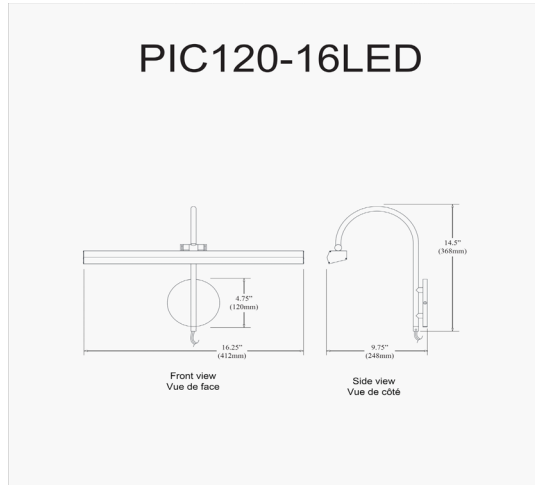

# PIC120-16LED-PC - Display/Exhibit 20W Picture Light, Polished Chrome Finish

24W Picture Light Polished Chrome Finish

LED

<b>Height</b>	14.5"
<b>Width/Length</b>	16.25"
<b>Depth</b>	9.75"
<b>Weight</b>	2 lbs

<b>Body Material</b>	Metal
<b>Finish/Color</b>	Polished Chrome
<b>Type of Finish</b>	Electroplated

<b>Light Qty</b>	2
<b>Light Base</b>	LED
<b>Light Max Watt</b>	12
<b>Light Inc</b>	Yes
<b>Light Lumens</b>	576
<b>Light CRI</b>	90+
<b>Light CCT</b>	2700K~3000K
<b>Light Life</b>	30000 Hours

<b>Dimmable</b>	Dimmable
<b>LED Compatible</b>	Integrated LED
<b>Total Wattage</b>	20W

<b>Rated For</b>	Dry Location
<b>Voltage</b>	120V

<b>Approval</b>	cUL or equivalent
<b>Warranty</b>	3 Years Limited
<b>Install Position</b>	Wall