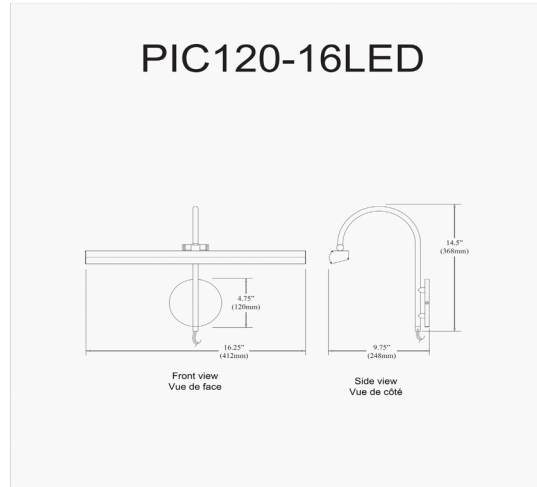

# PIC120-16LED-AGB - Display/Exhibit 20W Picture Light, Aged Brass Finish

24W Picture Light Aged Brass Finish

LED

<b>Height</b>	14.5"
<b>Width/Length</b>	16.25"
<b>Depth</b>	9.75"
<b>Weight</b>	2 lbs

<b>Body Material</b>	Metal
<b>Finish/Color</b>	Aged Brass
<b>Type of Finish</b>	Electroplated

<b>Light Qty</b>	2
<b>Light Base</b>	LED
<b>Light Max Watt</b>	12
<b>Light Inc</b>	Yes
<b>Light Lumens</b>	576
<b>Light CRI</b>	90+
<b>Light CCT</b>	2700K~3000K
<b>Light Life</b>	30000 Hours

<b>Dimmable</b>	Dimmable
<b>LED Compatible</b>	Integrated LED
<b>Total Wattage</b>	20W