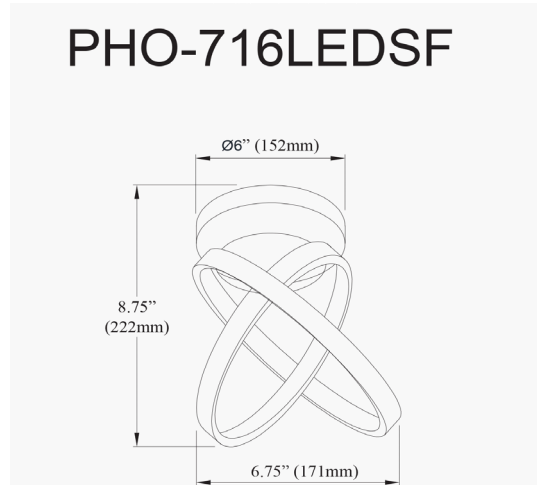

PHO-716LEDSF-MB - Philo 20W Semi-Flush, MB w/ WH Silicone Diff

20W Semi-Flush, Matte Black w/ White Silicone Diffuser

Height	8.75"
Width/Length	6.75"
Depth	6.75"
Weight	3 lbs

Body Material	Metal
Finish/Color	Matte Black
Type of Finish	Painted

Light Qty	1
Light Base	LED
Light Max Watt	20
Light Inc	Yes
Light Lumens	1600(Initial), 440(Delivered)
Light CRI	90+
Light CCT	3000K
Light Life	30000 Hours

Dimmable	Dimmable
LED Compatible	Integrated LED
Total Wattage	20W