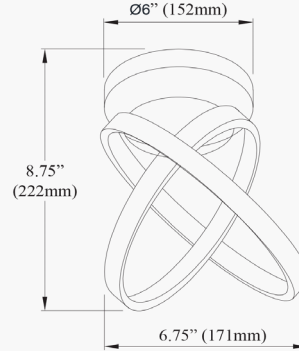

## PHO-716LEDSF

<b>Height</b>	8.75"
<b>Width/Length</b>	6.75"
<b>Depth</b>	6.75"
<b>Weight</b>	3 lbs

<b>Body Material</b>	Metal
<b>Finish/Color</b>	Aged Brass
<b>Type of Finish</b>	Electroplated

<b>Light Qty</b>	1
<b>Light Base</b>	LED
<b>Light Max Watt</b>	20
<b>Light Inc</b>	Yes
<b>Light Lumens</b>	1600(Initial), 440(Delivered)
<b>Light CRI</b>	90+
<b>Light CCT</b>	3000K
<b>Light Life</b>	30000 Hours