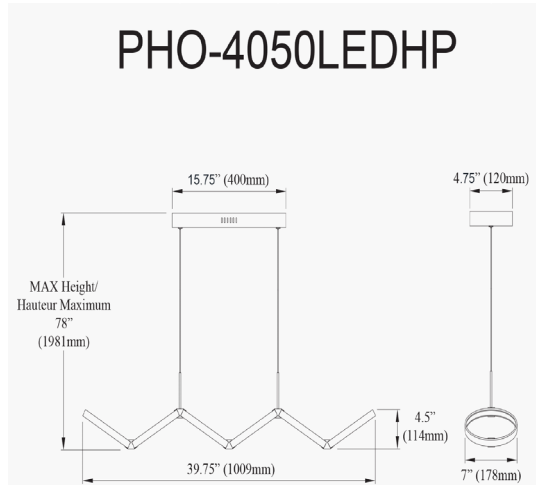

PHO-4050LEDHP-MB - Philo 50W Horiz Pendant, MB w/ WH Silicone Diff

50W Horizontal Pendant, Matte Black w/ White Silicone Diffuser

Height	4.5"
Width/Length	39.75"
Depth	7"
Weight	6 lbs

Body Material	Metal
Finish/Color	Matte Black
Type of Finish	Painted

Light Qty	1
Light Base	LED
Light Max Watt	50
Light Inc	Yes
Light Lumens	4800(Initial), 1400(Delivered)
Light CRI	90+
Light CCT	3000K
Light Life	30000 Hours

Dimmable	Dimmable
LED Compatible	Integrated LED
Total Wattage	50W

Second Material	Silicone
Second Finish/Color	White

Rated For	Damp Location
Voltage	120V

Approval	cUL or equivalent
Warranty	3 Years Limited
Install Position	Ceiling

Extension Length	72
-------------------------	----