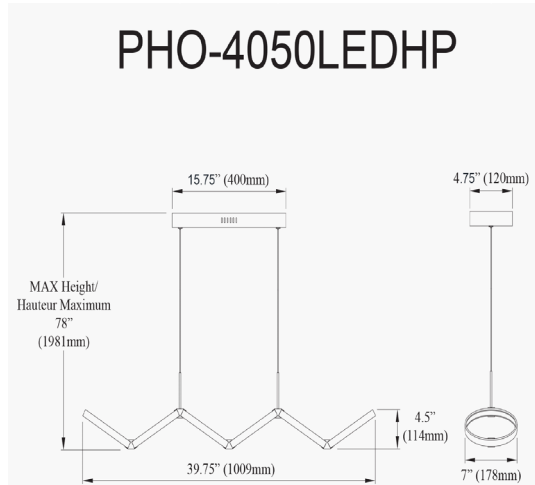

# PHO-4050LEDHP-AGB - Philo 50W Horiz Pendant, AGB w/ WH Silicone Diff

50W Horizontal Pendant, Aged Brass w/ White Silicone Diffuser

<b>Height</b>	4.5"
<b>Width/Length</b>	39.75"
<b>Depth</b>	7"
<b>Weight</b>	6 lbs

<b>Body Material</b>	Metal
<b>Finish/Color</b>	Aged Brass
<b>Type of Finish</b>	Electroplated

<b>Light Qty</b>	1
<b>Light Base</b>	LED
<b>Light Max Watt</b>	50
<b>Light Inc</b>	Yes
<b>Light Lumens</b>	4800(Initial), 1400(Delivered)
<b>Light CRI</b>	90+
<b>Light CCT</b>	3000K
<b>Light Life</b>	30000 Hours