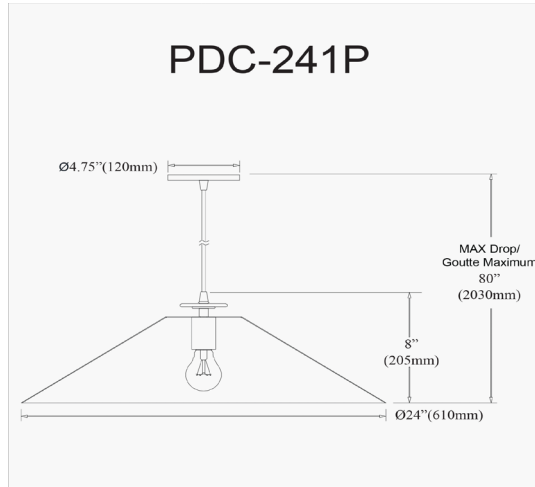

# PDC-241P-MB - Prudence 1LT Incandescent Pendant, MB

1 Light Incandescent Pendant, Matte Black

<b>Height</b>	8"
<b>Width/Length</b>	24"
<b>Depth</b>	24"
<b>Weight</b>	3 lbs

<b>Body Material</b>	Metal
<b>Finish/Color</b>	Black
<b>Type of Finish</b>	Painted

<b>Light Qty</b>	1
<b>Light Base</b>	E26
<b>Light Max Watt</b>	100
<b>Light Inc</b>	No

<b>Dimmable</b>	Dimmable
<b>LED Compatible</b>	LED Compatible
<b>Total Wattage</b>	100W

<b>Second Material</b>	Metal
<b>Second Finish/Color</b>	White
<b>Second Type of Finish</b>	Painted

<b>Rated For</b>	Damp Location
<b>Voltage</b>	120V

<b>Approval</b>	cUL or equivalent
<b>Warranty</b>	1 Year Limited
<b>Install Position</b>	Ceiling

<b>Extension Length</b>	72
-------------------------	----