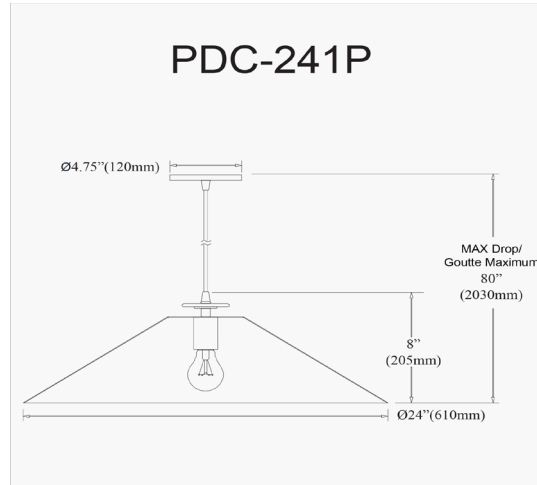

PDC-241P-MB-MW - Prudence 1LT Incandescent Pendant, MB & MW

1 Light Incandescent Pendant, Matte Black and Matte White

Height	8"
Width/Length	24"
Depth	24"
Weight	3 lbs

Body Material	Metal
Finish/Color	White
Type of Finish	Painted

Light Qty	1
Light Base	E26
Light Max Watt	100
Light Inc	No

Dimmable	Dimmable
LED Compatible	LED Compatible
Total Wattage	100W

Second Material	Metal
Second Finish/Color	Black
Second Type of Finish	Painted

Rated For	Damp Location
Voltage	120V

Approval	cUL or equivalent
Warranty	1 Year Limited
Install Position	Ceiling

Extension Length	72
-------------------------	----

Date:	Notes:
Fixture Type:	
Job Name:	

Lighting | LED | Shades | Custom Designs