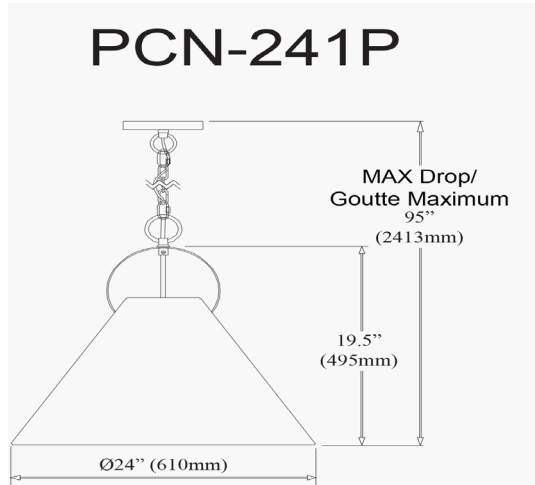

# PCN-241P-AGB-797 - Princeton 1LT Incand Pendant, AGB w/ BK Shade

1 Light Incandescent Pendant, Aged Brass with Black Shade

<b>Height</b>	19.5"
<b>Width/Length</b>	24"
<b>Depth</b>	24"
<b>Weight</b>	5 lbs

<b>Body Material</b>	Fabric
<b>Finish/Color</b>	Black
<b>Type of Finish</b>	Fabric

<b>Light Qty</b>	1
<b>Light Base</b>	E26
<b>Light Max Watt</b>	100
<b>Light Inc</b>	No

<b>Dimmable</b>	Dimmable
<b>LED Compatible</b>	LED Compatible
<b>Total Wattage</b>	100W