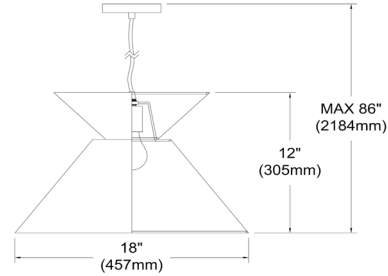

PAT-181P-WH-692 - Patricia 1LT Patricia Pendant, WHT/GLD Shade, WH

1 Light Patricia Pendant, White with White/Gold Shade

PAT-181P

Height	11.5"
Width/Length	18"
Depth	18"
Weight	3 lbs
Body Material	Fabric
Finish/Color	White
Type of Finish	Fabric
Light Qty	1
Light Base	E26
Light Max Watt	100
Light Inc	No

Dimmable	Dimmable
LED Compatible	LED Compatible
Total Wattage	100W
Second Material	Metal
Second Finish/Color	White
Second Type of Finish	Painted
Rated For	Dry Location
Voltage	120V
Approval	cUL or equivalent
Warranty	1 Year Limited
Install Position	Ceiling
Extension Length	72