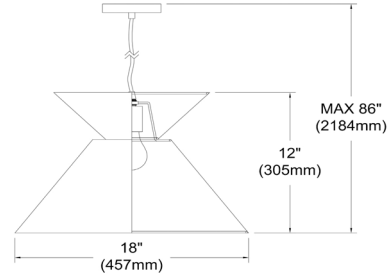

# PAT-181P-BK-797 - Patricia 1LT Patricia Pendant, BLK Shade, BK

1 Light Patricia Pendant, Matte Black with Black Shade

PAT-181P

<b>Height</b>	11.5"
<b>Width/Length</b>	18"
<b>Depth</b>	18"
<b>Weight</b>	3 lbs

<b>Body Material</b>	Fabric
<b>Finish/Color</b>	Black
<b>Type of Finish</b>	Fabric

<b>Light Qty</b>	1
<b>Light Base</b>	E26
<b>Light Max Watt</b>	100
<b>Light Inc</b>	No

<b>Dimmable</b>	Dimmable
<b>LED Compatible</b>	LED Compatible
<b>Total Wattage</b>	100W