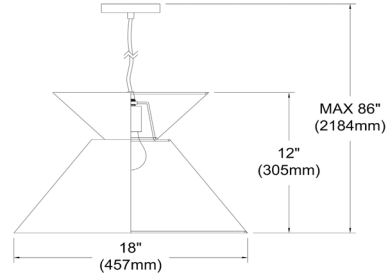

# PAT-181P-AGB-692 - Patricia 1LT Patricia Pendant, WHT/GLD Shade, AGB

1 Light Patricia Pendant, Aged Brass with White/Gold Shade

PAT-181P

<b>Height</b>	11.5"
<b>Width/Length</b>	18"
<b>Depth</b>	18"
<b>Weight</b>	3 lbs
<b>Body Material</b>	Fabric
<b>Finish/Color</b>	White
<b>Type of Finish</b>	Fabric
<b>Light Qty</b>	1
<b>Light Base</b>	E26
<b>Light Max Watt</b>	100
<b>Light Inc</b>	No

<b>Dimmable</b>	Dimmable
<b>LED Compatible</b>	LED Compatible
<b>Total Wattage</b>	100W
<b>Second Material</b>	Metal
<b>Second Finish/Color</b>	Aged Brass
<b>Second Type of Finish</b>	Electroplated
<b>Rated For</b>	Dry Location
<b>Voltage</b>	120V
<b>Approval</b>	cUL or equivalent
<b>Warranty</b>	1 Year Limited
<b>Install Position</b>	Ceiling
<b>Extension Length</b>	72