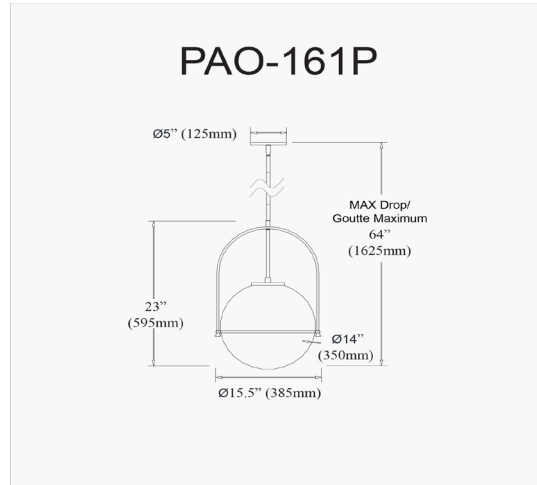

PAO-161P-AGB - Paola 1LT Incandescent Pendant, AGB with WH Opal Glass

1 Light Incandescent Pendant, Aged Brass with White Opal Glass

Height	23"
Width/Length	15.5"
Depth	15.5"
Weight	6 lbs

Body Material	Metal
Finish/Color	Aged Brass
Type of Finish	Electroplated

Light Qty	1
Light Base	E26
Light Max Watt	60
Light Inc	No

Dimmable	Dimmable
LED Compatible	LED Compatible
Total Wattage	60W

Second Material	Glass
Second Finish/Color	White
Second Type of Finish	Opal

Rated For	Damp Location
Voltage	120V

Approval	cUL or equivalent
Warranty	1 Year Limited
Install Position	Ceiling

Extension Length	39 (8+11+20)
-------------------------	--------------

Date:	Notes:
Fixture Type:	
Job Name:	

Lighting | LED | Shades | Custom Designs