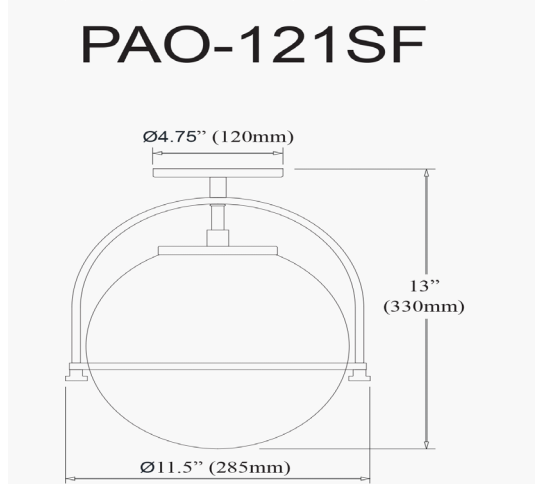

# PAO-121SF-MB - Paola 1LT Incandescent Semi-Flush, MB w/ WH Opal Glass

1 Light Incandescent Semi-Flush Matte Black with White Opal Glass

<b>Height</b>	13"
<b>Width/Length</b>	11.5"
<b>Depth</b>	11.5"
<b>Weight</b>	3 lbs

<b>Body Material</b>	Metal
<b>Finish/Color</b>	Matte Black
<b>Type of Finish</b>	Painted

<b>Light Qty</b>	1
<b>Light Base</b>	E26
<b>Light Max Watt</b>	60
<b>Light Inc</b>	No

<b>Dimmable</b>	Dimmable
<b>LED Compatible</b>	LED Compatible
<b>Total Wattage</b>	60W