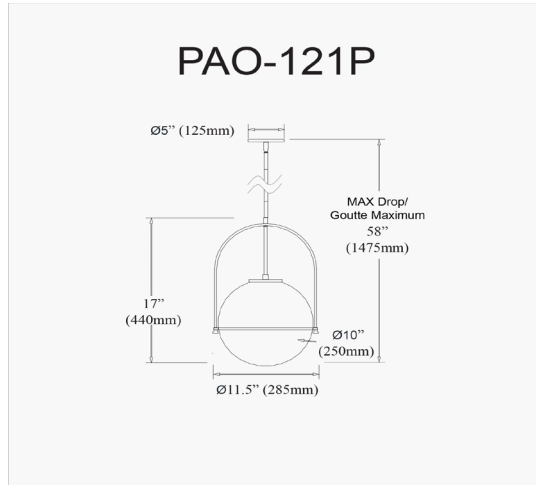

# PAO-121P-AGB - Paola 1LT Incandescent Pendant, AGB with WH Opal Glass

1 Light Incandescent Pendant, Aged Brass with White Opal Glass

<b>Height</b>	17"
<b>Width/Length</b>	11.5"
<b>Depth</b>	11.5"
<b>Weight</b>	4 lbs
<b>Body Material</b>	Metal
<b>Finish/Color</b>	Aged Brass
<b>Type of Finish</b>	Electroplated
<b>Light Qty</b>	1
<b>Light Base</b>	E26
<b>Light Max Watt</b>	60
<b>Light Inc</b>	No

<b>Dimmable</b>	Dimmable
<b>LED Compatible</b>	LED Compatible
<b>Total Wattage</b>	60W
<b>Second Material</b>	Glass
<b>Second Finish/Color</b>	White
<b>Second Type of Finish</b>	Opal
<b>Rated For</b>	Damp Location
<b>Voltage</b>	120V
<b>Approval</b>	cUL or equivalent
<b>Warranty</b>	1 Year Limited
<b>Install Position</b>	Ceiling
<b>Extension Length</b>	39 (8+11+20)