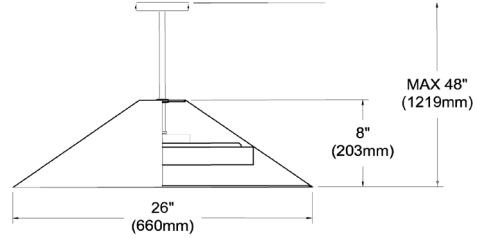

# PAD-2630P-MB-797 - Padme 30W Pendant, MB w/ Fabric Shade

30W Pendant, Matte Black w/ Fabric Shade

PAD-2630P

<b>Height</b>	8"
<b>Width/Length</b>	26"
<b>Depth</b>	26"
<b>Weight</b>	4 lbs

<b>Body Material</b>	Fabric
<b>Finish/Color</b>	Black
<b>Type of Finish</b>	Fabric

<b>Extension Length</b>	39 (8+11+20)
-------------------------	--------------

Date:	Notes:
Fixture Type:	
Job Name:	

Lighting | LED | Shades | Custom Designs

www.dainolite.com 1-888-564-1262 dainolite@dainolite.com