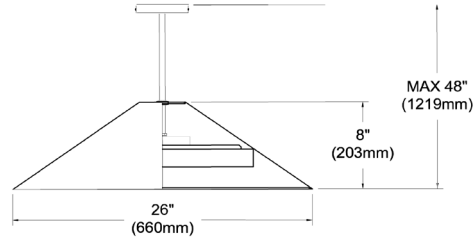

PAD-2630P-MB-698 - Padme 30W Pendant, MB w/ Fabric Shade

30W Pendant, Matte Black w/ Fabric Shade

PAD-2630P

Height	8"
Width/Length	26"
Depth	26"
Weight	4 lbs

Body Material	Fabric
Finish/Color	Black
Type of Finish	Fabric

Light Qty	1
Light Base	LED
Light Max Watt	30
Light Inc	Yes
Light Lumens	1957
Light CRI	80+
Light CCT	3000K
Light Life	30000 Hours

Dimmable	Dimmable
LED Compatible	Integrated LED
Total Wattage	30W

Second Material	Metal
Second Finish/Color	Matte Black
Second Type of Finish	Painted