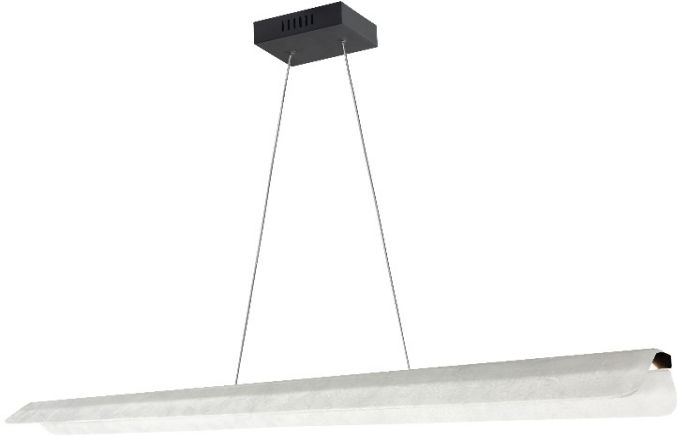

**OZN-4830LEDHP-MB-ALB - Ozanna 30W Horiz Pendant, MB w/ Faux Alabaster**

#CONNECT!

<b>Height</b>	2.5"
<b>Width/Length</b>	48"
<b>Depth</b>	3.75"
<b>Weight</b>	3.5 lbs

<b>Body Material</b>	Faux Alabaster
<b>Finish/Color</b>	White

<b>Light Qty</b>	1
<b>Light Base</b>	DC LED
<b>Light Max Watt</b>	30
<b>Light Inc</b>	Yes
<b>Light Lumens</b>	2030 (Initial) 2000 (Delivered)
<b>Light CRI</b>	90+
<b>Light CCT</b>	3000K
<b>Light Life</b>	30000 Hours

<b>Dimmable</b>	Dimmable
<b>LED Compatible</b>	Integrated LED
<b>Total Wattage</b>	30W

<b>Second Material</b>	Metal
<b>Second Finish/Color</b>	Matte Black
<b>Second Type of Finish</b>	Painted

<b>Rated For</b>	Damp
<b>Voltage</b>	120V