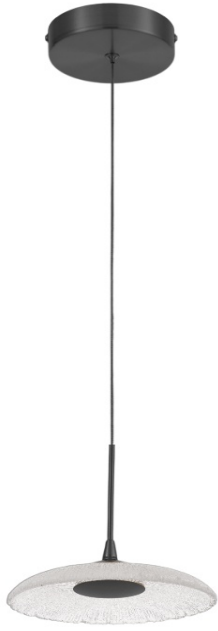

ORA-75LEDP-MB - Oriana 8W 5CCT Pendant, MB w/ Clear Textured Glass

#CONNECT!

Height	6"
Width/Length	7"
Depth	7"
Weight	3 lbs

Dimmable	Dimmable
LED Compatible	Integrated LED
Total Wattage	8W

Body Material	Glass
Finish/Color	Clear Textured

Second Material	Metal
Second Finish/Color	Matte Black
Second Type of Finish	Painted

Light Qty	1
Light Base	DC LED
Light Max Watt	8
Light Inc	Yes
Light Lumens	743(2700K Initial) 245(2700K Delivered) 782(3000K Initial) 245(3000K Delivered) 782(4000K Initial) 245(4000K Delivered) 782(5000K Initial) 245(5000K Delivered)
Light CRI	90+
Light CCT	2700K/3000K/3500K/4000K/5000K
Light Life	30000 Hours

Rated For	Damp
Voltage	120V
Approval	cUL or equivalent
Warranty	5 Years Limited
Install Position	Ceiling
Extension Length	72

Date:	Notes:
Fixture Type:	
Job Name:	

Lighting | LED | Shades | Custom Designs